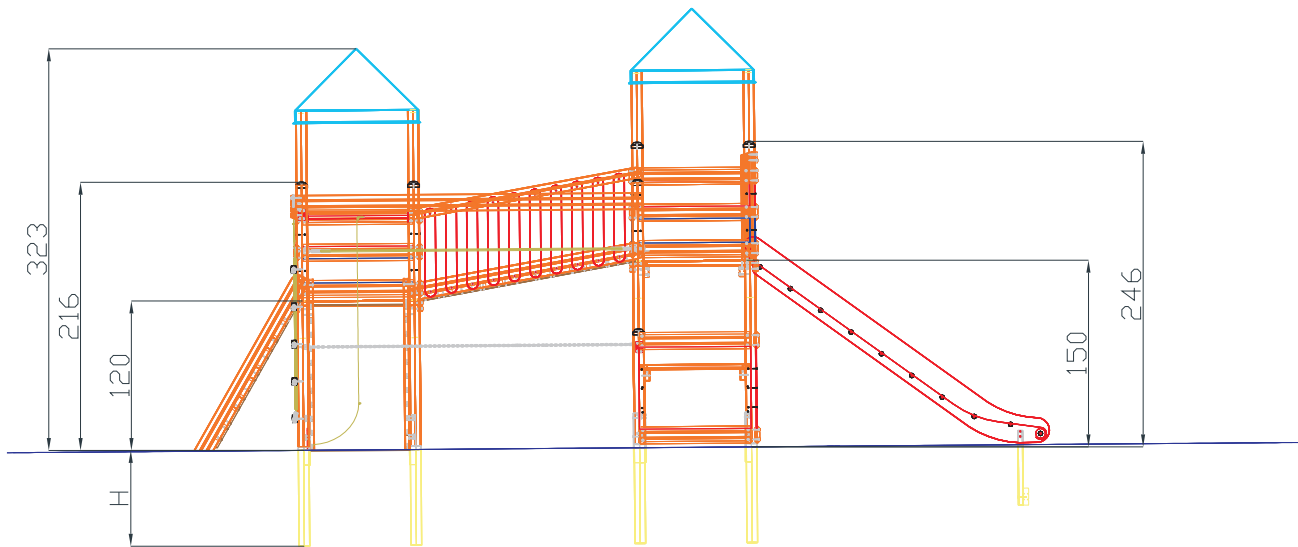

1

M001 19762

LARS LAJ®

CLASSIC NATURE

Product name: The Tower Nature
Catalogue number: M001 19762
Dimensions: 688x545 cm
Total height: 353 cm
Safety zone: 1038x877 cm
Platform height: 120, 150 cm
Critical Falling Height: 205 cm
Requires falling surface: YES
Spare parts available: YES
Acc. to EN 1176: YES
Age level: 3+ years

353 cm

688 cm

545 cm

877 cm

1038 cm

PRODUCT DATA

Product name: The Tower Nature
Catalogue No.: M001 19762
Product type: CLASSIC NATURE

Critical Falling Height: 205 cm
Dimensions: 688x545 cm
Safety Zone: 1038x877 cm
Age Level: 3+ years

AREA DATA

Placing: _____
Address: _____
Zip code/city: _____
Place: _____
Playground name: _____
Product number: _____

ADMINISTRATOR DATA

Name: _____
Contact: _____
Address: _____
Zip code/city: _____
Phone: _____
Fax: _____
Email: _____

SURFACE

Material: _____
Dimensions: _____
Underground: _____
Supplier: _____

Buying date: _____
Installation: _____
Guarantee: _____

CLASSIC NATURE

CLASSIC NATURE

- [1] P300
- [2] P240
- [3] P210
- [4] P90
- [5] F180 h120
- [6] F180 h150
- [7] PR
- [8] HL 180_30
- [9] Wr90
- [10] W90 h90
- [11] C90 h66
- [12] Cp120
- [13] HI120
- [14] SI150
- [15] Cn270 h205
- [16] B270
- [17] N261 + Ch261
- [18] Su90