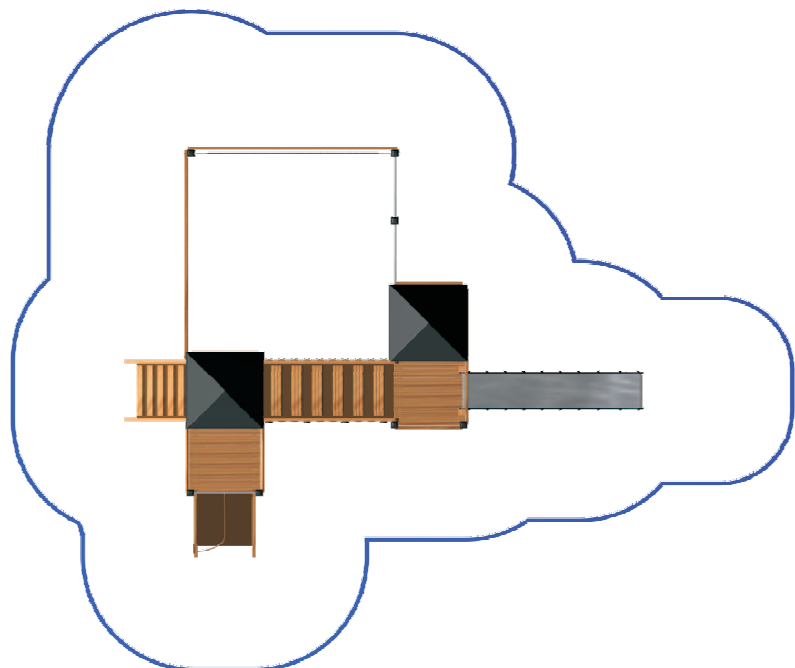

1

M001 19762

LARS LAJ®

CLASSIC NATURE

Product name: The Tower Nature
Catalogue number: M001 19762
Dimensions: 688x545 cm
Total height: 353 cm
Safety zone: 1038x877 cm
Platform height: 120, 150 cm
Critical Falling Height: 205 cm
Requires falling surface: YES
Spare parts available: YES
Acc. to EN 1176: YES
Age level: 3+ years

353 cm

688 cm

545 cm

877 cm

1038 cm

PRODUCT DATA

Product name: The Tower Nature
Catalogue No.: M001 19762
Product type: CLASSIC NATURE

Critical Falling Height: 205 cm
Dimensions: 688x545 cm
Safety Zone: 1038x877 cm
Age Level: 3+ years