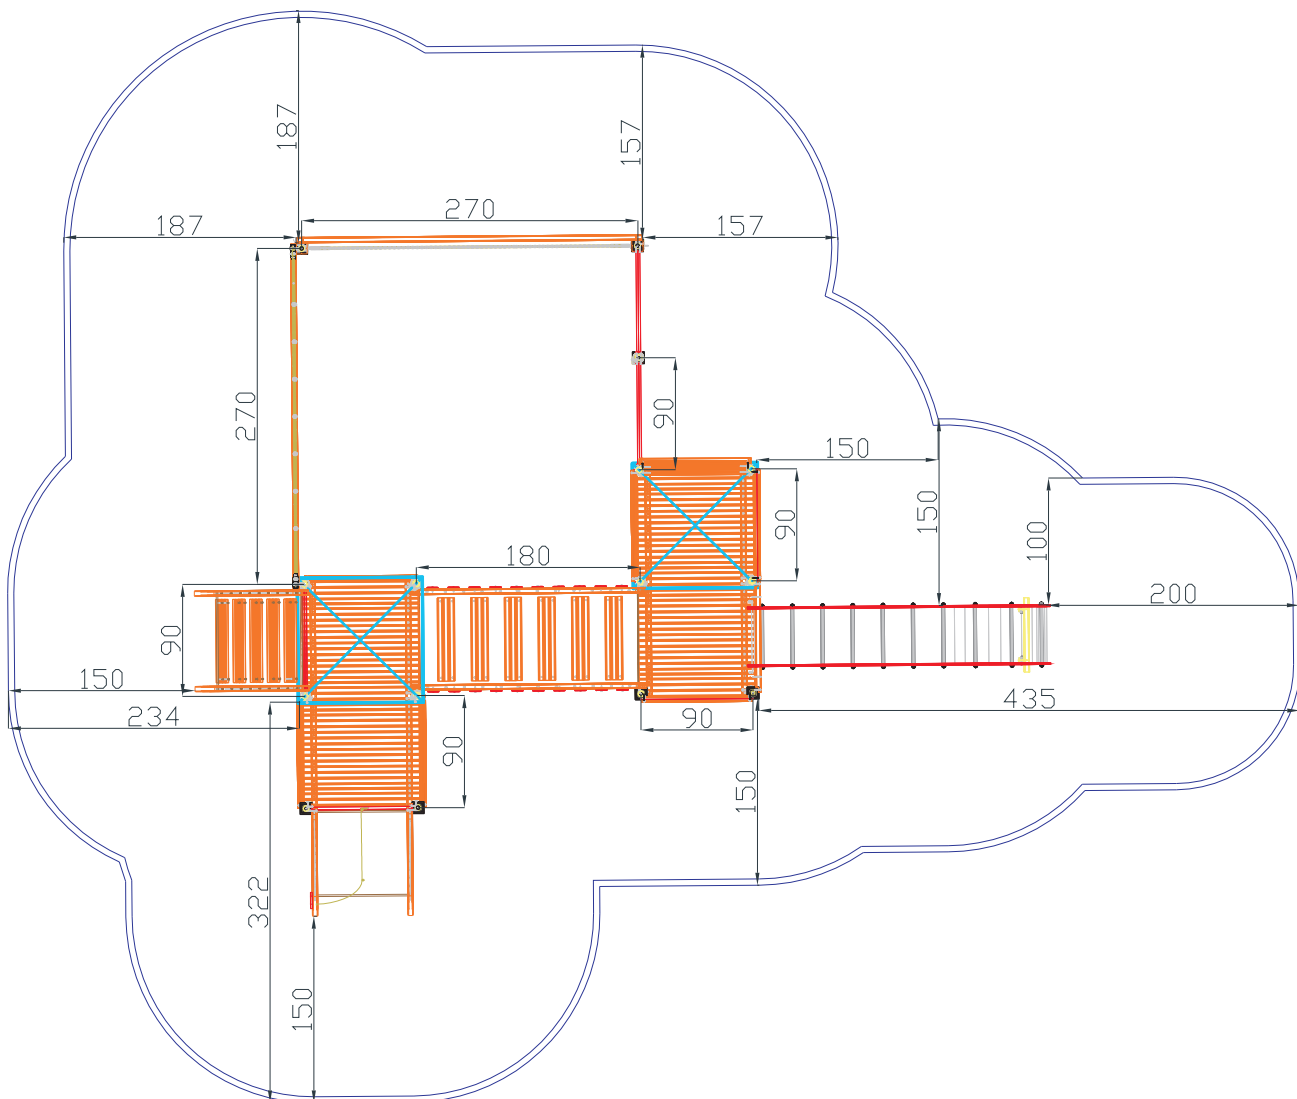

CLASSIC NATURE